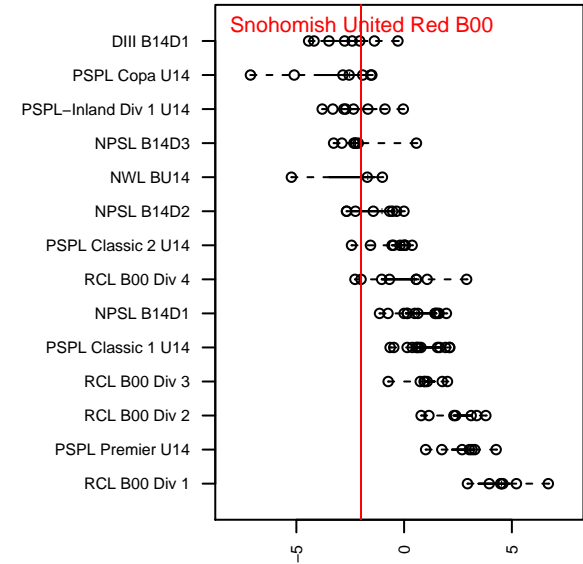

**attack and defense rating
relative to others at age
and all opponents in last 13 months**