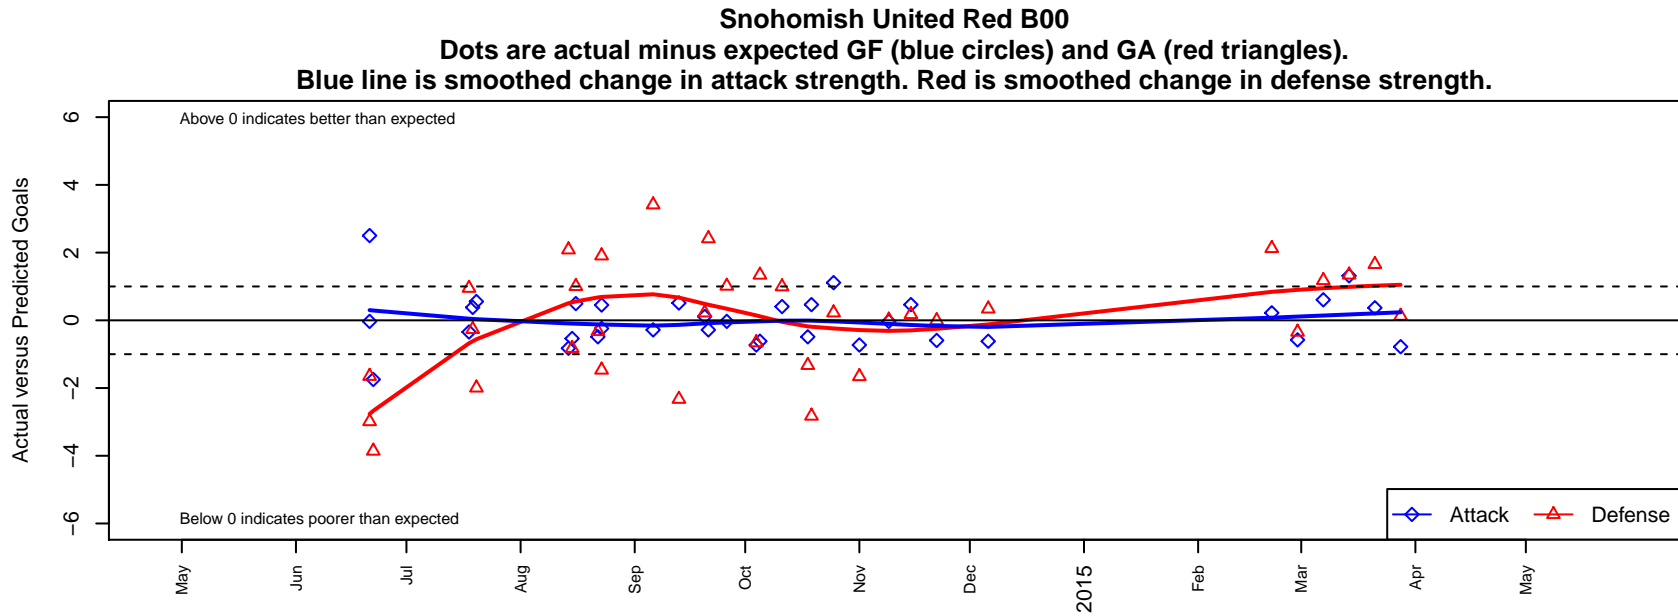

**attack and defense variance (black dot)
relative to other teams
and top 10 in region**

**attack and defense rating
relative to others at age
and all opponents in last 13 months**

Snohomish United Red B00

Snohomish Youth SC
Snohomish, WA
B00 total strength=920
attack=1.64 defense=1.39
fall league = RCL B00 Div 4
spr league = Spr NPSL B14D2
notes= Thilmony 2013, 2014

alt names used:
SNOHOMISH UNITED B00 THILMONY (WA)
SNOHOMISH UNITED B00 THILMONY (WA)
53 Snohomish United Boys U14 Red
SNOHOMISH UNITED RED B
SNOHOMISH UNITED THILMONEY U14 RED
Snohomish United Red Thilmony

Venues played:
2014 Snohomish United Invt U14 Gold
2014 Nike Crossfire Challenge Silver U14
2014 Bigfoot Silver U14
2014 Puma Pacific Coast Challenge U14
2014 RCL B00 Div 4
2014 Spr NPSL B14D2